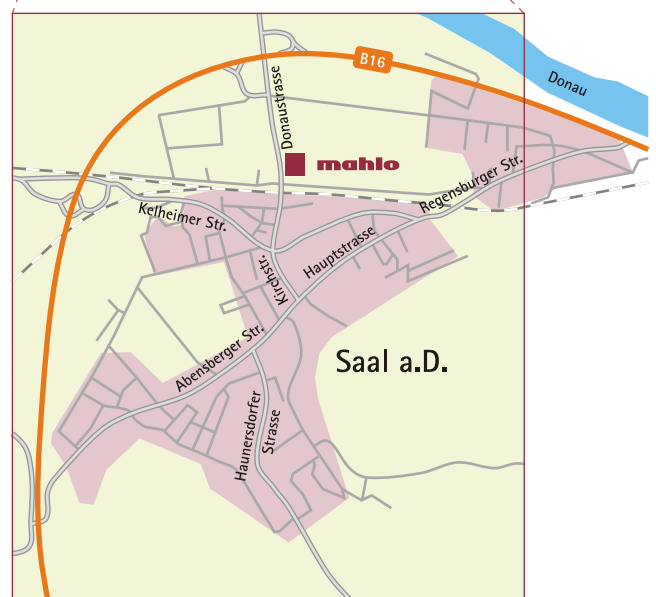

On the B16 from Regensburg

Take the B16 towards Bad Abbach, Kelheim as far as the exit "Industriegebiet Saal a.d.D". Turn left at the crossroads and, after about 300 m, bear left again towards the town Saal a.d.D. Keep straight on for some 300 m, then turn left into the visitor's car park, just before the level crossing.

On the A3

Keep on the A3 as far as motorway intersection Regensburg. Take the A93 towards Munich as far as the "Regensburg Süd (south), Pentling" exit. Turn right onto the B16 towards Bad Abbach, Kelheim. Now follow the directions "on the B16" described above.

On the A93 from Hof

Keep on the A93 as far as the "Regensburg Süd (south), Pentling" exit. Turn right onto the B16 towards Bad Abbach, Kelheim. Now follow the above directions "on the B16".

On the A93 from Munich

Keep on the A93 as far as the "Hausen" exit. Turn right towards "Saal a.d. D"(about 7.5 km). From the Haunersdorfer Rd., turn right into the Abensberger Rd. Take the third turn left into Church St. (Kirchstraße). At the roundabout, take the second right turning into Donaustraße. The visitor' car park is at the right, some 300 m down the road beyond the level crossing.