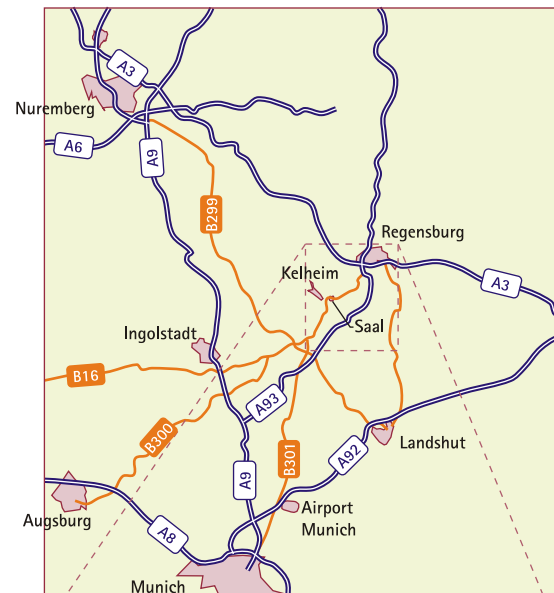

On the B16 from Regensburg

Take the B16 towards Bad Abbach, Kelheim as far as the exit "Industriegebiet Saal a.d.D". Turn left at the crossroads and, after about 300 m, bear left again towards the town Saal a.d.D. Keep straight on for some 300 m, then turn left into the visitor's car park, just before the level crossing.

On the A3

Keep on the A3 as far as motorway intersection Regensburg. Take the A93 towards Munich as far as the "Regensburg Süd (south), Pentling" exit. Turn right onto the B16 towards Bad Abbach, Kelheim. Now follow the directions "on the B16" described above.

On the A93 from Hof

Keep on the A93 as far as the "Regensburg Süd (south), Pentling" exit. Turn right onto the B16 towards Bad Abbach, Kelheim. Now follow the above directions "on the B16".

On the A93 from Munich

Keep on the A93 as far as the "Hausen" exit. Turn right towards "Saal a.d. D"(about 7.5 km). From the Haunersdorfer Rd., turn right into the Abensberger Rd. Take the third turn left into Church St. (Kirchstraße). At the roundabout, take the second right turning into Donaustraße. The visitor' car park is at the right, some 300 m down the road beyond the level crossing.